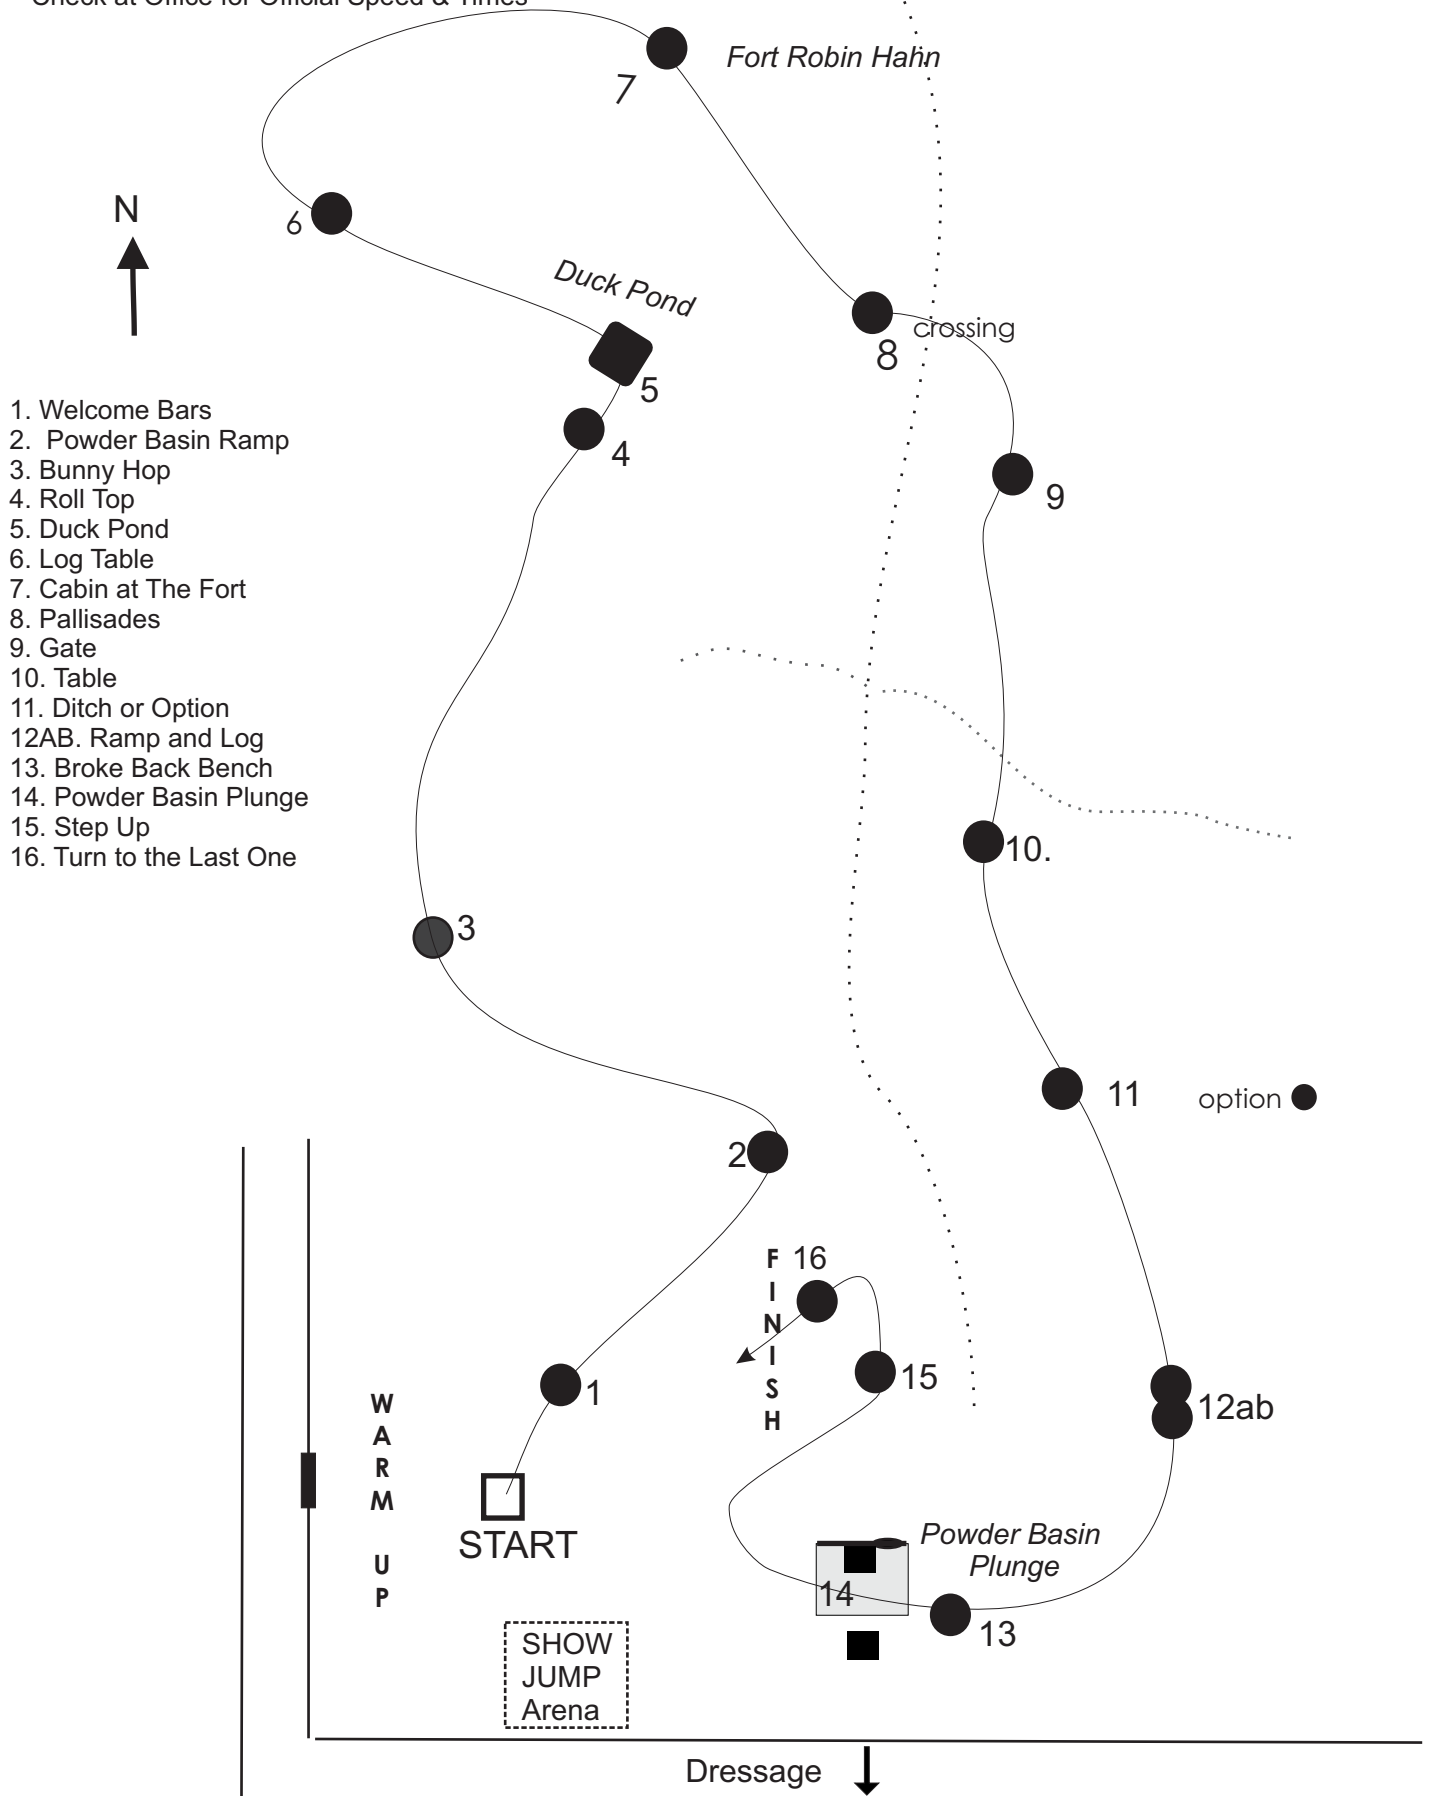

Novice - Black numbers on white

2014 Horse Trials

Check at Office for Official Speed & Times

1. Welcome Bars
2. Powder Basin Ramp
3. Bunny Hop
4. Roll Top
5. Duck Pond
6. Log Table
7. Cabin at The Fort
8. Pallisades
9. Gate
10. Table
11. Ditch or Option
- 12AB. Ramp and Log
13. Broke Back Bench
14. Powder Basin Plunge
15. Step Up
16. Turn to the Last One